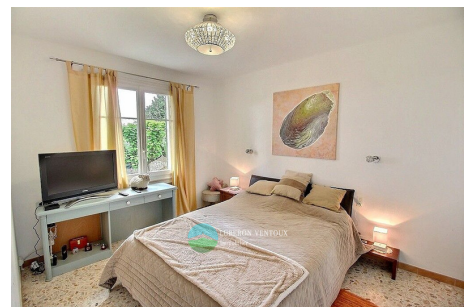

LUBERON VENTOUX Immobilier - Caromb - 281, Cours de la république - 84330 Caromb

Tél: 04.90.62.48.53 - Lub.caromb@gmail.com

RCS Avignon 45344521SIRET 45344521500016 -

Document non contractuel - Barème de prix disponible sur notre site internet