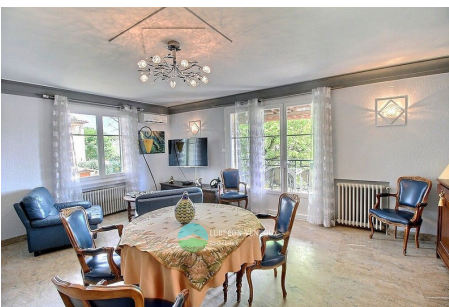

LUBERON VENTOUX Immobilier - Caromb - 281, Cours de la république - 84330 Caromb

Tél: 04.90.62.48.53 - Lub.caromb@gmail.com

RCS Avignon 45344521SIRET 45344521500016 -

Document non contractuel - Barème de prix disponible sur notre site internet